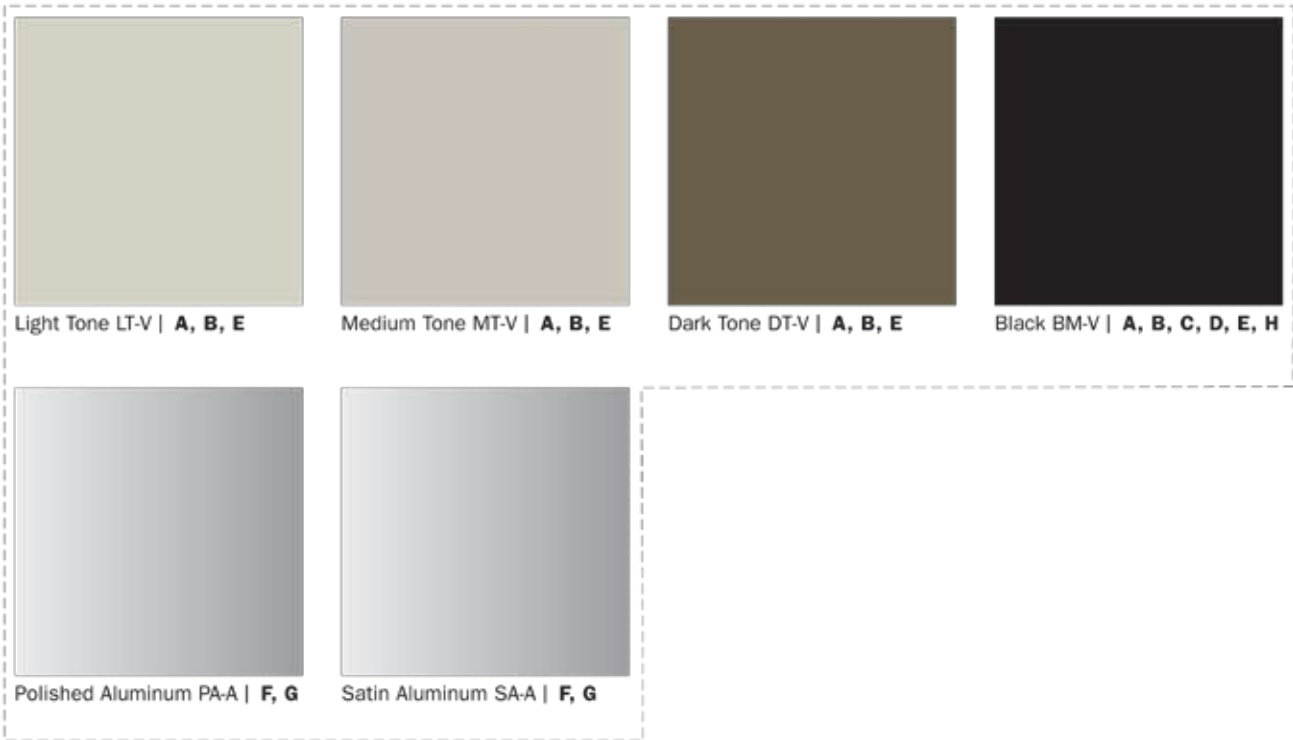

1-1/4" Tops

A | Flat Vinyl Edge

C | Fluted Vinyl Edge

E | 3mm Vinyl

D | Teardrop Edge

B | Bumper Vinyl Edge

F | Flat Aluminum Edge

G | Fluted Aluminum Edge

1-3/4" Tops

H | Vinyl Bumper Edge